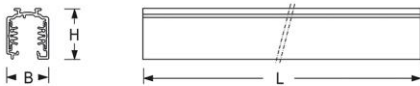

Track. Extruded aluminium profile, max. 16 A incl. DALI control lines, rail can be shortened to any length. Housing colour silver grey/white aluminium RAL 9006. Three-phase-track, seven pole. 3x 16A/N/PE + 2x DALI Suitable for luminaires with a 3-ph. track adapter (ET) from Lichtwerk, Global Trac, Eutrac, Iguzzini, Ivela, Powergear, Reggiani, Targetti, Zumtobel and 5-ph. track adapter (DALI) from Lichtwerk, Global Trac.

- Article No.: 3244110105
- Housing material: Aluminium
- Housing colour: silver grey/white aluminium RAL 9006
- Type of installation: Track mounting, Light structure
- Certification mark: IP 20, Protection class I, Indoor, CE

Dimensions

- Dimensions LxWxH/DxH: 1000 x 31.4 x 37.8 (mm)
- Weight (net): 1.1 (kg)

Lighting/Electrical

- Mains voltage max.: 230 V / 50 Hz