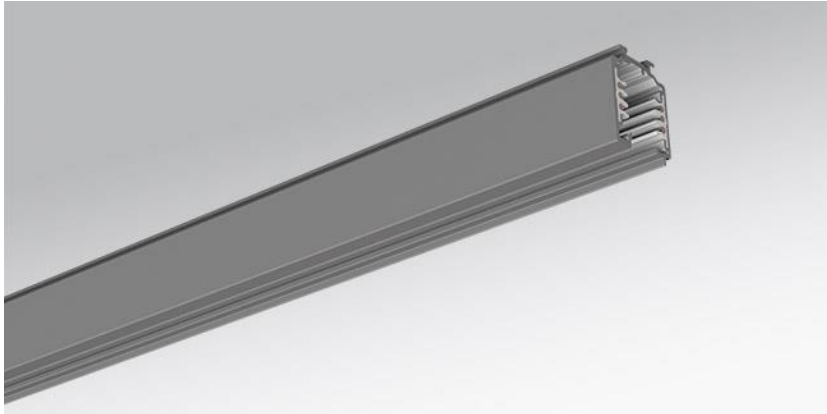

Track. Extruded aluminium profile, max. 16 A incl. DALI control lines, rail can be shortened to any length. Housing colour silver grey/white aluminium RAL 9006. Three-phase-track, seven pole. 3x 16A/N/PE + 2x DALI Suitable for luminaires with a 3-ph. track adapter (ET) from Lichtwerk, Global Trac, Eutrac, Iguzzini, Ivela, Powergear, Reggiani, Targetti, Zumtobel and 5-ph. track adapter (DALI) from Lichtwerk, Global Trac.

- Article No.: 3244110105
- Housing material: Aluminium
- Housing colour: silver grey/white aluminium RAL 9006
- Type of installation: Track mounting, Light structure
- Certification mark: IP 20, Protection class I, Indoor, CE

Dimensions

- Dimensions LxWxH/DxH: 1000 x 31.4 x 37.8 (mm)
- Weight (net): 1.1 (kg)

Lighting/Electrical

- Mains voltage max.: 230 V / 50 Hz