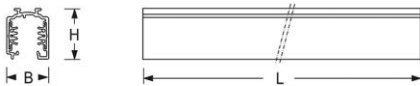

Track. Extruded aluminium profile, max. 16 A incl. DALI control lines, rail can be shortened to any length. Housing colour black. Three-phase-track, seven pole. 3x 16A/N/PE + 2x DALI Suitable for luminaires with a 3-ph. track adapter (ET) from Lichtwerk, Global Trac, Eutrac, Iguzzini, Ivela, Powergear, Reggiani, Targetti, Zumtobel and 5-ph. track adapter (DALI) from Lichtwerk, Global Trac.

- Article No.: 3244110104
- Housing material: Aluminium
- Housing colour: black
- Type of installation: Track mounting, Light structure
- Certification mark: IP 20, Protection class I, Indoor, CE

Dimensions

- Dimensions LxWxH/DxH: 1000 x 31.4 x 37.8 (mm)
- Weight (net): 1.1 (kg)

Lighting/Electrical

- Mains voltage max.: 230 V / 50 Hz