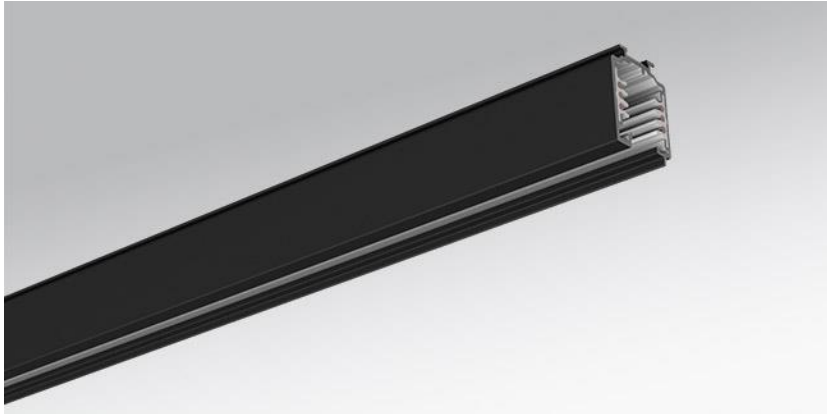

Track. Extruded aluminium profile, max. 16 A incl. DALI control lines, rail can be shortened to any length. Housing colour black. Three-phase-track, seven pole. 3x 16A/N/PE + 2x DALI Suitable for luminaires with a 3-ph. track adapter (ET) from Lichtwerk, Global Trac, Eutrac, Iguzzini, Ivela, Powergear, Reggiani, Targetti, Zumtobel and 5-ph. track adapter (DALI) from Lichtwerk, Global Trac.

- Article No.: 3244110104
- Housing material: Aluminium
- Housing colour: black
- Type of installation: Track mounting, Light structure
- Certification mark: IP 20, Protection class I, Indoor, CE

Dimensions

- Dimensions LxWxH/DxH: 1000 x 31.4 x 37.8 (mm)
- Weight (net): 1.1 (kg)

Lighting/Electrical

- Mains voltage max.: 230 V / 50 Hz