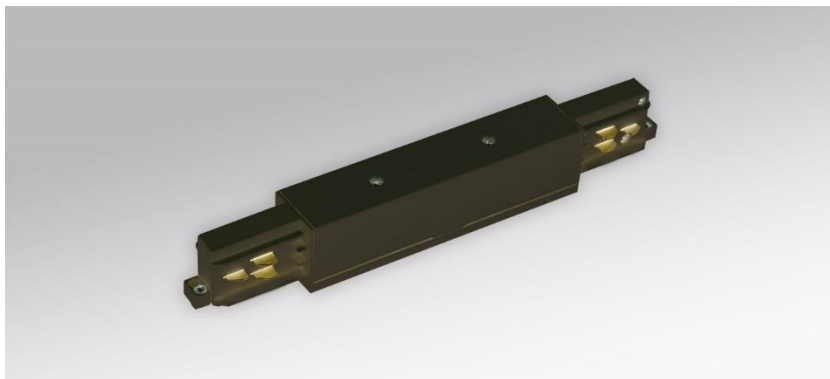

Central feed. Made of plastic for three-phase-track DPSN, center. Housing colour black. 3P, N, PE + 2x DALI. For choosing the right components please refer to the mounting instruction.

- Article No.: 3244003104
- Housing material: PA
- Housing colour: black
- Type of installation: Track mounting, Light structure
- Certification mark: IP 20, Protection class I, Indoor, CE

## Dimensions

---

- Dimensions LxWxH/DxH: 95 x 31.4 x 37.8 (mm)
- Weight (net): 0.191 (kg)